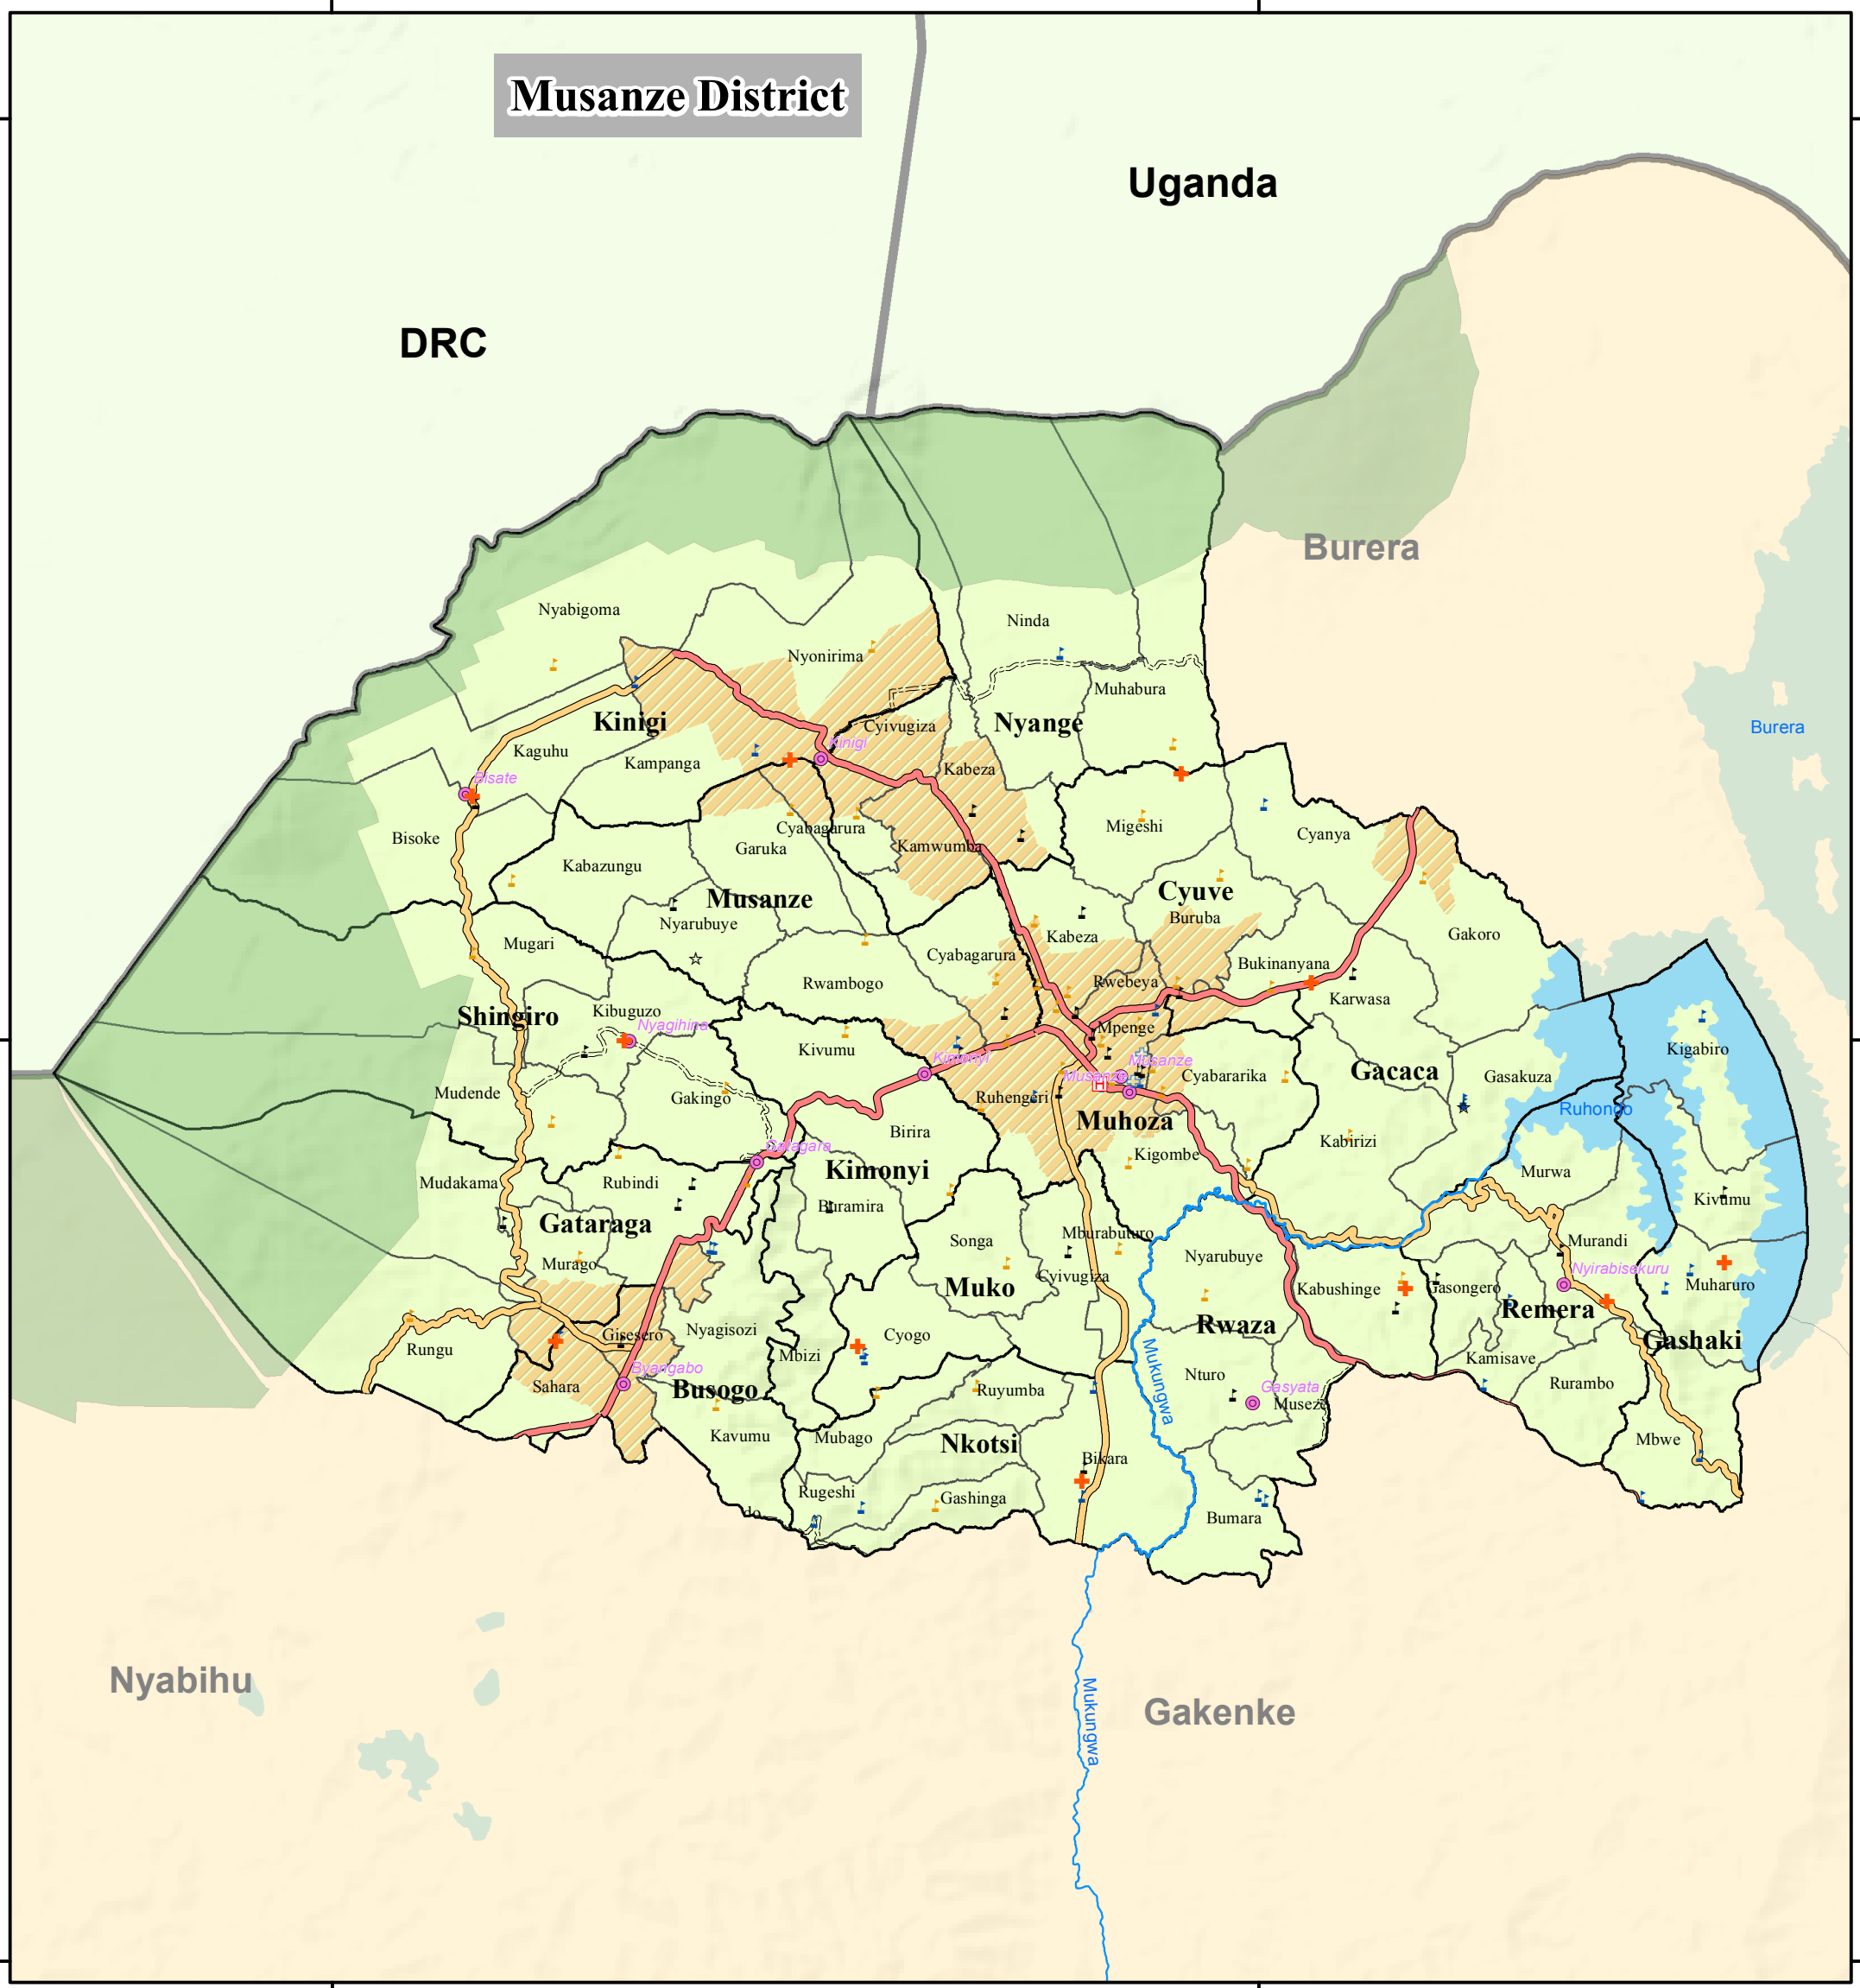

29°30'0"E

29°40'0"E

1°20'0"S

1°20'0"S

1°30'0"S

1°30'0"S

1°40'0"S

1°40'0"S

29°30'0"E

29°40'0"E

Musanze District

Uganda

DRC

Burera

Nyabihu

Gakenke

LEGEND

- | | | | |
|-------------------|--------------|----------------------|--------------------|
| Clinic | A' Level | Main roads (Paved) | District Boundary |
| Dispensary | O' Level | Main roads (Unpaved) | Sector boundary |
| District Hospital | Primary | District Roads | Cell boundary |
| Health Center | Trade center | Rivers | Adjacent Districts |
| Health Post | | | Urban area |
| Prison Hospital | | | National Park |
| Referral Hospital | | | Waterbodies |